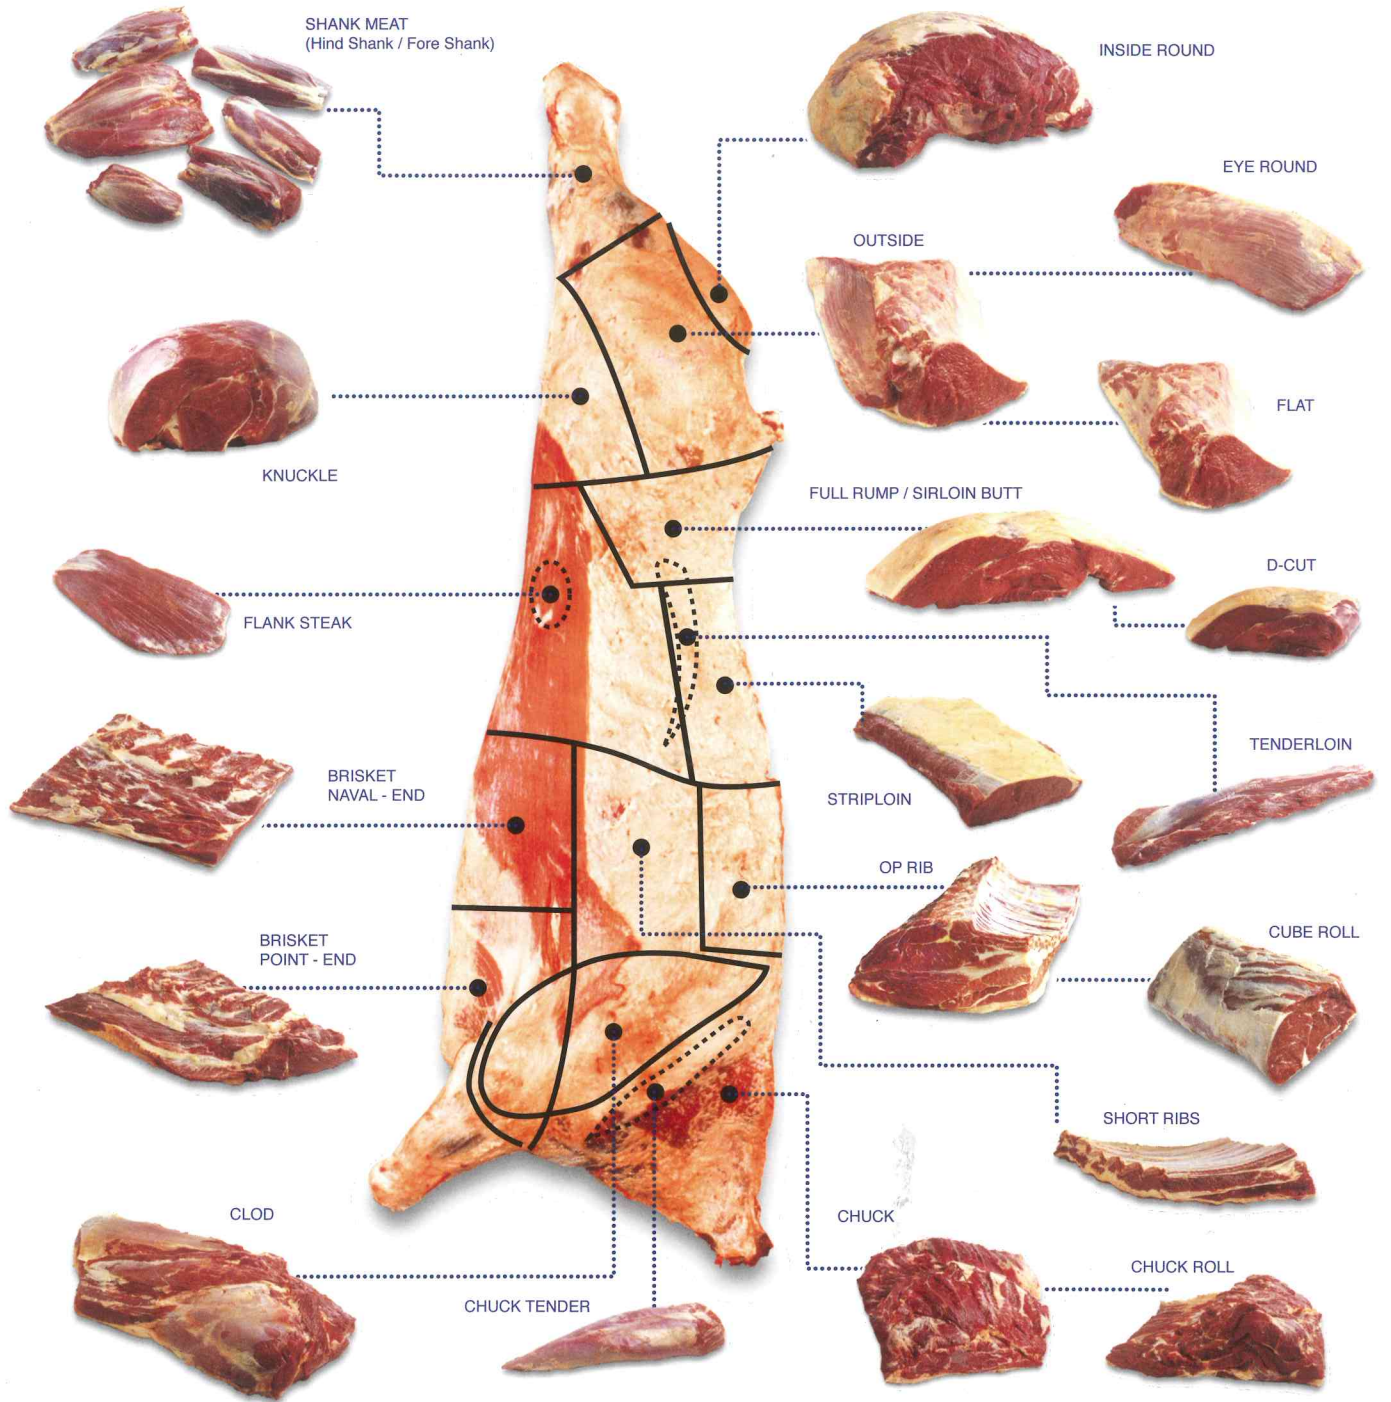

# NEW ZEALAND BEEF

GENUINE  
**Angus**

HEART

TONGUE

PADDYWHACK

MOUNTAIN CHAIN

CHEEK MEAT

TRIPLE

TAIL

LIVER